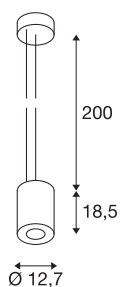

## TECHNICAL DATA

Item no.:	133151
Lamps included	0
Primary nominal voltage	220-240V ~50/60Hz mA/V
Secondary power / secondary voltage	950 mA/V
Pendant length	200.0 cm
Height	18.5 cm
Diameter	12.7 cm
Net weight	1.626 kg
Gross weight	1.74 kg
IP Code	IP 20
Safety class	I
Assembly	Surface
Assembly details	Ceiling
Wattage	36 W
Lumen	3300 lm
Colour temperature	4000 Kelvin
Beam angle	60 °
Color	white
CRI	>80
Binning	3
LXXBXX data	70/50
Service life	50000 h