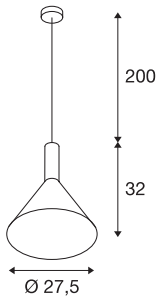

PHELIA pendant

TC-(D,H,T,Q)SE, black, Ø/H 27.5/32 cm, max. 23W

The conical shaped PHELIA high-voltage pendant offers an abundance of variations. The black luminaire features a round ceiling plate. With its in-built E27 socket, the luminaire is suitable for both LED and energy-saving lamps. The luminaire has a pendant length of 200 cm.

TECHNICAL DATA

Item no.:	133310
Socket	E27
Number of sockets	1
Lamps included	0
Primary nominal voltage	230V ~50/60Hz mA/V
Pendant length	200.0 cm
Height	32.0 cm
Diameter	27.5 cm
Net weight	0.796 kg
Gross weight	1.247 kg
IP Code	IP 20
Safety class	I
Assembly	Surface
Assembly details	Ceiling
Wattage	23 W
Color	black
Maximum ambient temperature	35 °C
BIG WHITE Page	115