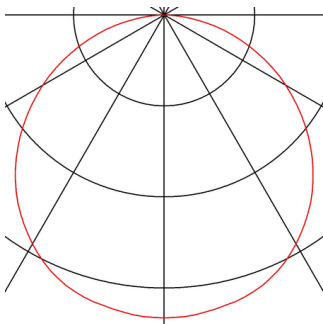

SPHERA

pendant, LED, 2700K, round, white, frosted acrylic glass, Ø 45cm

The SPHERA 45 pendant impresses with a clear design and an appealing contrast of the aluminium and acrylic glass materials used. Exclusively designed by Carsten Witsch, the elegant, dimmable pendant is characterised by its elegant high-gloss lacquer finish. Its integrated Premium LED gives pleasant lighting effects, and its built-in LED driver allows direct connection to 230V mains supply.

TECHNICAL DATA

Item no.:	133341
Lamps included	0
Number of different light outlets	1
Primary nominal voltage	220-240V ~50/60Hz mA/V
Secondary power / secondary voltage	350 mA/V
Pendant length	150.0 cm
Height	10.0 cm
Diameter	45.0 cm
Net weight	2.869 kg
Gross weight	7.47 kg
IP Code	IP 20
Safety class	I
Assembly	Surface
Assembly details	Ceiling
Dimming technology	trailing edge
Wattage	13 W
Lumen	800 lm
Colour temperature	2700 Kelvin
Beam angle	120 °
Color	white
CRI	>80
UGR ≤	22