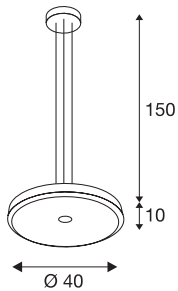

SPHERA

pendant, LED, 2700K, round, white, frosted acrylic glass, Ø 45cm

The SPHERA 45 pendant impresses with a clear design and an appealing contrast of the aluminium and acrylic glass materials used. Exclusively designed by Carsten Witsch, the elegant, dimmable pendant is characterised by its elegant high-gloss lacquer finish. Its integrated Premium LED gives pleasant lighting effects, and its built-in LED driver allows direct connection to 230V mains supply.

TECHNICAL DATA

Item no.:	133341
Lamps included	0
Number of different light outlets	1
Primary nominal voltage	220-240V ~50/60Hz mA/V
Secondary power / secondary voltage	350 mA/V
Pendant length	150.0 cm
Height	10.0 cm
Diameter	45.0 cm
Net weight	2.869 kg
Gross weight	7.47 kg
IP Code	IP 20
Safety class	I
Assembly	Surface
Assembly details	Ceiling
Dimming technology	trailing edge
Wattage	13 W
Lumen	800 lm
Colour temperature	2700 Kelvin
Beam angle	120 °
Color	white
CRI	>80
UGR ≤	22