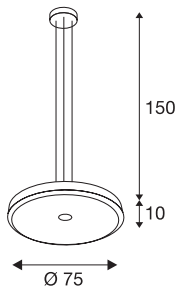

SPHERA

pendant, LED, 2700K, round, white, frosted acrylic glass, Ø 75cm

The SPHERA 75 pendant impresses with a clear design and an appealing contrast of the aluminium and acrylic glass materials used. Exclusively designed by Carsten Witsch, the elegant, dimmable pendant is characterised by its elegant high-gloss lacquer finish. Its integrated Premium LED gives pleasant lighting effects, and its built-in LED driver allows direct connection to 230V mains supply.

TECHNICAL DATA

Item no.:	133351
Lamps included	0
Number of different light outlets	1
Primary nominal voltage	220-240V ~50/60Hz mA/V
Secondary power / secondary voltage	500 mA/V
Pendant length	150.0 cm
Height	10.0 cm
Diameter	75.0 cm
Net weight	6.897 kg
Gross weight	12.88 kg
IP Code	IP 20
Safety class	I
Assembly	Surface
Assembly details	Ceiling
Dimming technology	trailing edge
Wattage	15 W
Lumen	1200 lm
Colour temperature	2700 Kelvin
Beam angle	120 °
Color	white
CRI	>80
UGR ≤	19