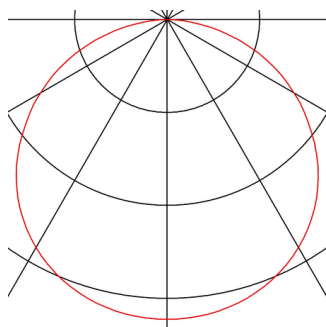

SPHERA

pendant, LED, 2700K, round, white, frosted acrylic glass, Ø 75cm

The SPHERA 75 pendant impresses with a clear design and an appealing contrast of the aluminium and acrylic glass materials used. Exclusively designed by Carsten Witsch, the elegant, dimmable pendant is characterised by its elegant high-gloss lacquer finish. Its integrated Premium LED gives pleasant lighting effects, and its built-in LED driver allows direct connection to 230V mains supply.

TECHNICAL DATA

Item no.:	133351
Lamps included	0
Number of different light outlets	1
Primary nominal voltage	220-240V ~50/60Hz mA/V
Secondary power / secondary voltage	500 mA/V
Pendant length	150.0 cm
Height	10.0 cm
Diameter	75.0 cm
Net weight	6.897 kg
Gross weight	12.88 kg
IP Code	IP 20
Safety class	I
Assembly	Surface
Assembly details	Ceiling
Dimming technology	trailing edge
Wattage	15 W
Lumen	1200 lm
Colour temperature	2700 Kelvin
Beam angle	120 °
Color	white
CRI	>80
UGR ≤	19