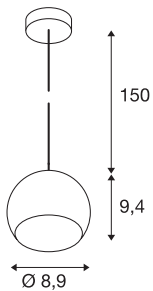

LIGHT EYE BALL

pendant, LED GU10, black/chrome, black textile cable, black/chrome ceiling plate, 5W

The popular design of the LIGHT EYE series, as pendant for use with GU10 type high-voltage halogen lamps. The pendant, which has a suspension length of 150 cm, is available with a number of differently coloured housings. The LIGHT EYE BALL pendant is ready for direct connection to the 230V mains supply.

TECHNICAL DATA

Item no.:	133490
Socket	GU10
Lamp	QPAR51
Number of sockets	1
Lamps included	0
Primary nominal voltage	220-240V ~50/60Hz mA/V
Pendant length	150.0 cm
Height	9.4 cm
Diameter	8.9 cm
Net weight	0.316 kg
Gross weight	0.386 kg
IP Code	IP 20
Safety class	I
Assembly	Surface
Assembly details	Ceiling
Wattage	6 W
Color	black
BIG WHITE Page	108