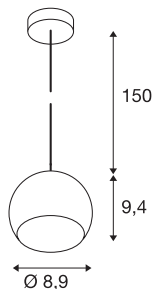

LIGHT EYE BALL pendant

LED GU10, white/chrome, clear cable, white/chrome ceiling plate, 5W

The popular design of the LIGHT EYE series, as pendant for use with GU10 type high-voltage halogen lamps. The pendant, which has a suspension length of 150 cm, is available with a number of differently coloured housings. The LIGHT EYE BALL pendant is ready for direct connection to the 230V mains supply.

TECHNICAL DATA

Item no.:	133491
Socket	GU10
Lamp	QPAR51
Number of sockets	1
Lamps included	0
Primary nominal voltage	220-240V ~50/60Hz mA/V
Pendant length	150.0 cm
Height	9.4 cm
Diameter	8.9 cm
Net weight	0.319 kg
Gross weight	0.4 kg
IP Code	IP 20
Safety class	I
Assembly	Surface
Assembly details	Ceiling
Wattage	6 W
Color	white
BIG WHITE Page	108