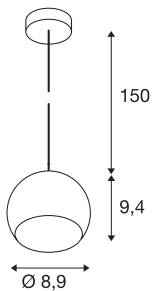

LIGHT EYE BALL pendant

LED GU10, brass, black textile cable, brass ceiling plate, 5W

The popular design of the LIGHT EYE series, as pendant for use with GU10 type high-voltage halogen lamps. The pendant, which has a suspension length of 150 cm, is available with a number of differently coloured housings. The LIGHT EYE BALL pendant is ready for direct connection to the 230V mains supply.

TECHNICAL DATA

Item no.:	133493
Socket	GU10
Lamp	LED GU10 51mm
Number of sockets	1
Lamps included	0
Primary nominal voltage	220-240V ~50/60Hz mA/V
Pendant length	150.0 cm
Height	9.4 cm
Diameter	8.9 cm
Net weight	0.316 kg
Gross weight	0.384 kg
IP Code	IP 20
Safety class	I
Assembly	Surface
Assembly details	Ceiling
Wattage	6 W
Color	gold