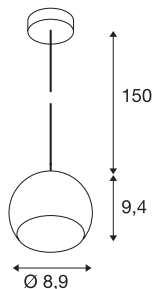

LIGHT EYE BALL pendant

LED GU10, brushed copper, black textile cable,
brushed copper ceiling plate, 5W

The popular design of the LIGHT EYE series, as pendant for use with GU10 type high-voltage halogen lamps. The pendant, which has a suspension length of 150 cm, is available with a number of differently coloured housings. The LIGHT EYE BALL pendant is ready for direct connection to the 230V mains supply.

TECHNICAL DATA

Item no.:	133499
Socket	GU10
Lamp	LED GU10 51mm
Number of sockets	1
Lamps included	0
Primary nominal voltage	220-240V ~50/60Hz mA/V
Pendant length	150.0 cm
Height	9.4 cm
Diameter	8.9 cm
Net weight	0.326 kg
Gross weight	0.402 kg
IP Code	IP 20
Safety class	I
Assembly	Surface
Assembly details	Ceiling
Wattage	6 W
Color	copper