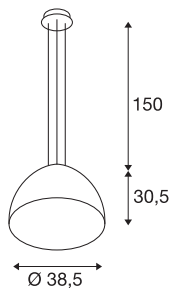

ORION CONE

pendant, TC-(D,H,T,Q)SE, beige, glass, max. 60W

The ORION CONE high-voltage pendant captivates with the exceptional visual appearance of its glass shade. When the luminaire is turned on, the semitransparent shade changes its colour from a greyish-brown to a warm beige. Because of the built-in E27 holder, the luminaire is suitable for connecting directly to a 230V mains power supply. The factory-installed 1.5 m pendant suspension can be easily shortened. This luminaire can be operated with a maximum of 60W.

TECHNICAL DATA

Item no.:	133650
Socket	E27
Number of sockets	1
Lamps included	0
Primary nominal voltage	230V ~50Hz mA/V
Pendant length	150.0 cm
Height	30.5 cm
Diameter	38.5 cm
Net weight	2.938 kg
Gross weight	4.881 kg
IP Code	IP 20
Safety class	I
Assembly	Surface
Assembly details	Ceiling
Wattage	60 W
Color	beige