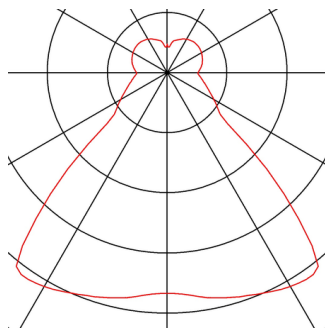

ORION CONE

pendant, TC-(D,H,T,Q)SE, beige, glass, max. 60W

The ORION CONE high-voltage pendant captivates with the exceptional visual appearance of its glass shade. When the luminaire is turned on, the semitransparent shade changes its colour from a greyish-brown to a warm beige. Because of the built-in E27 holder, the luminaire is suitable for connecting directly to a 230V mains power supply. The factory-installed 1.5 m pendant suspension can be easily shortened. This luminaire can be operated with a maximum of 60W.

TECHNICAL DATA

Item no.:	133650
Socket	E27
Number of sockets	1
Lamps included	0
Primary nominal voltage	230V ~50Hz mA/V
Pendant length	150.0 cm
Height	30.5 cm
Diameter	38.5 cm
Net weight	2.938 kg
Gross weight	4.881 kg
IP Code	IP 20
Safety class	I
Assembly	Surface
Assembly details	Ceiling
Wattage	60 W
Color	beige