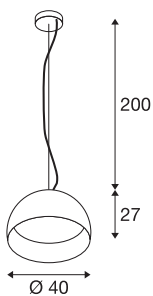

## BELA 40

pendant, LED, 3000K, black/white, 1350lm

The BELA 40 pendant is the smaller version of this series and is fitted with a lamp shade made from aluminium which is connected to the chrome-plated ceiling plate with a textile cable or steel cable. Optionally available with black or white lacquering on the exterior, you have free choice of an inner finish in white or gold. Alongside the optical aspects, the reflective inside surface also has an effect on the colour of light. The BELA 40 is delivered ready to connect to the 230V mains power supply.

## TECHNICAL DATA

Item no.:	133886
Lamps included	0
Number of different light outlets	1
Primary nominal voltage	220-240V ~50/60Hz mA/V
Secondary power / secondary voltage	700 mA/V
Pendant length	200.0 cm
Height	27.0 cm
Diameter	40.0 cm
Net weight	2.921 kg
Gross weight	4.584 kg
IP Code	IP 20
Safety class	I
Assembly	Surface
Assembly details	Ceiling
Wattage	24 W
Lumen	1350 lm
Colour temperature	3000 Kelvin
Beam angle	100 °
Color	black
CRI	>80
Binning	6
LXXBXX data	70/50