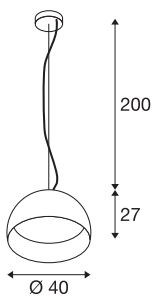

## BELA 40

pendant, LED, 3000K, black/gold, 1350lm

The BELA 40 pendant is the smaller version of this series and is fitted with a lamp shade made from aluminium which is connected to the chrome-plated ceiling plate with a textile cable or steel cable. Optionally available with black or white lacquering on the exterior, you have free choice of an inner finish in white or gold. Alongside the optical aspects, the reflective inside surface also has an effect on the colour of light. The BELA 40 is delivered ready to connect to the 230V mains power supply.

## TECHNICAL DATA

Item no.:	133887
Lamps included	0
Number of different light outlets	1
Primary nominal voltage	220-240V ~50/60Hz mA/V
Secondary power / secondary voltage	700 mA/V
Pendant length	200.0 cm
Height	27.0 cm
Diameter	40.0 cm
Net weight	2.899 kg
Gross weight	4.558 kg
IP Code	IP 20
Safety class	I
Assembly	Surface
Assembly details	Ceiling
Wattage	24 W
Lumen	1350 lm
Colour temperature	3000 Kelvin
Beam angle	100 °
Color	gold
CRI	>80
Binning	6
LXXBXX data	70/50