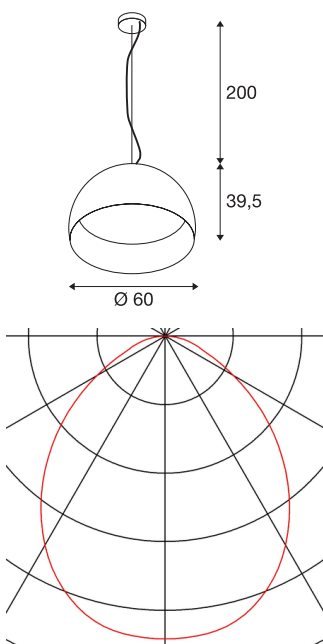

BELA 60

pendant, LED, 3000K, white, 1850lm

The BELA 60 pendant is the smaller version of this series and is fitted with a lamp shade made from aluminium which is connected to the chrome-plated ceiling plate with a textile cable or steel cable. Optionally available with black or white lacquering on the exterior, you have free choice of an inner finish in white or gold. Alongside the optical aspects, the reflective inside surface also has an effect on the colour of light. The BELA 60 is delivered ready to connect to the 230V mains power supply.

TECHNICAL DATA

Item no.:	133891
Lamps included	0
Number of different light outlets	1
Primary nominal voltage	220-240V ~50/60Hz mA/V
Secondary power / secondary voltage	700 mA/V
Pendant length	200.0 cm
Height	39.5 cm
Diameter	60.0 cm
Net weight	5.06 kg
Gross weight	8.355 kg
IP Code	IP 20
Safety class	I
Assembly	Surface
Assembly details	Ceiling
Wattage	31 W
Lumen	1850 lm
Colour temperature	3000 Kelvin
Beam angle	90 °
Color	white
CRI	>80
Binning	6
LXXBXX data	70/50