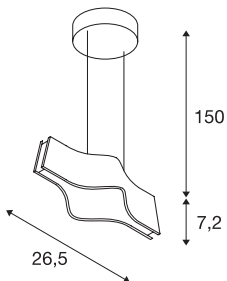

TECHNICAL DATA

Item no.:	147830
Lamps included	0
Primary nominal voltage	220-240V ~50/60Hz mA/V
Secondary power / secondary voltage	500 mA/V
Length	26.5 cm
Pendant length	150.0 cm
Width	11.4 cm
Height	7.2 cm
Net weight	1.195 kg
Gross weight	1.507 kg
IP Code	IP 20
Safety class	I
Assembly	Surface
Assembly details	Ceiling
Dimming technology	Leading edge
Wattage	12 W
Lumen	800 lm
Colour temperature	3000 Kelvin
Beam angle	100 °
Color	black
CRI	>80
Binning	6