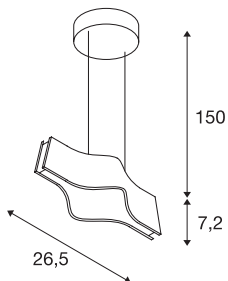

WAVE PENDANT

pendant, LED, 3000K, white, max. 9W, incl. white canopy, driver

The WAVE PENDANT, available in black, white, brass, or brushed aluminium, has an elegant wave form. Equipped with one powerful, warm white premium COB LED, as well as LED driver included in the scope of supply, the set can be used in any lighting situation.

TECHNICAL DATA

Item no.:	147831
Lamps included	0
Primary nominal voltage	220-240V ~50/60Hz mA/V
Secondary power / secondary voltage	500 mA/V
Length	26.5 cm
Pendant length	150.0 cm
Width	11.4 cm
Height	7.2 cm
Net weight	1.197 kg
Gross weight	1.515 kg
IP Code	IP 20
Safety class	I
Assembly	Surface
Assembly details	Ceiling
Dimming technology	Leading edge
Wattage	12 W
Lumen	980 lm
Colour temperature	3000 Kelvin
Beam angle	100 °
Color	white
CRI	>80
Binning	6