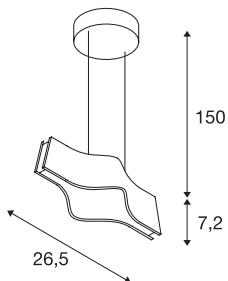

WAVE PENDANT

pendant, LED, 3000K, brass, 9W, incl. canopy brass, driver

The WAVE PENDANT, available in black, white, brass, or brushed aluminium, has an elegant wave form. Equipped with one powerful, warm white premium COB LED, as well as LED driver included in the scope of supply, the set can be used in any lighting situation.

TECHNICAL DATA

Item no.:	147833
Lamps included	0
Primary nominal voltage	220-240V ~50/60Hz mA/V
Secondary power / secondary voltage	500 mA/V
Length	26.5 cm
Pendant length	150.0 cm
Width	11.4 cm
Height	7.2 cm
Net weight	1.19 kg
Gross weight	1.502 kg
IP Code	IP 20
Safety class	I
Assembly	Surface
Assembly details	Ceiling
Dimming technology	Leading edge
Wattage	12 W
Lumen	870 lm
Colour temperature	3000 Kelvin
Beam angle	100 °
Color	gold
CRI	>80
Binning	6