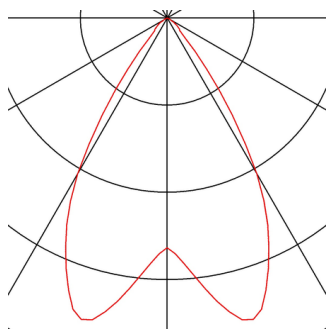

ENOLA pendant

TC-(D,H,T,Q)SE, round, gold, max. 60W, incl. gold canopy

The ENOLA pendant is made from aluminium and shaped like a cylinder facing downwards. Thanks to the variety of housing colours, the ENOLA pendant offers combined installation possibilities. This gives the customer options for individual and colourful arrangements. Equipped with an E27 socket for incandescent or energy-saving lamps, ENOLA pendant is powered directly from 230V mains.

TECHNICAL DATA

Item no.:	149387
Socket	E27
Number of sockets	1
Lamps included	0
Primary nominal voltage	220-240V ~50/60Hz mA/V
Length	32.0 cm
Pendant length	150.0 cm
Diameter	10.0 cm
Net weight	1.069 kg
Gross weight	1.397 kg
IP Code	IP 20
Safety class	I
Assembly	Surface
Assembly details	Ceiling
Wattage	60 W
Color	gold
BIG WHITE Page	125