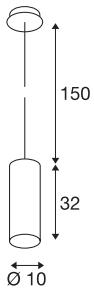

ENOLA pendant

TC-(D,H,T,Q)SE, round, gold, max. 60W, incl. gold canopy

The ENOLA pendant is made from aluminium and shaped like a cylinder facing downwards. Thanks to the variety of housing colours, the ENOLA pendant offers combined installation possibilities. This gives the customer options for individual and colourful arrangements. Equipped with an E27 socket for incandescent or energy-saving lamps, ENOLA pendant is powered directly from 230V mains.

TECHNICAL DATA

Item no.:	149387
Socket	E27
Number of sockets	1
Lamps included	0
Primary nominal voltage	220-240V ~50/60Hz mA/V
Length	32.0 cm
Pendant length	150.0 cm
Diameter	10.0 cm
Net weight	1.069 kg
Gross weight	1.397 kg
IP Code	IP 20
Safety class	I
Assembly	Surface
Assembly details	Ceiling
Wattage	60 W
Color	gold
BIG WHITE Page	125