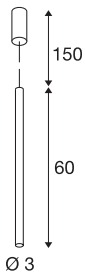

HELIA 30

pendant, LED, 3000K, round, black, 7.5W

With the HELIA 30 you have a pendant with a purist and clear design. This luminaire is available in black, white and brushed copper. A 7.5W warm-white premium LED is integrated, this is supplied from the built-in constant current driver. The luminaire is delivered with a 1.5 m connection lead. This means the luminaire is ready for direct connection to the 230V mains supply.

TECHNICAL DATA

Item no.:	152360
Lamps included	0
Number of different light outlets	1
Primary nominal voltage	220-240V ~50/60Hz mA/V
Secondary power / secondary voltage	500 mA/V
Length	60.0 cm
Pendant length	150.0 cm
Diameter	3.0 cm
Net weight	0.803 kg
Gross weight	1.065 kg
IP Code	IP 20
Safety class	I
Assembly	Surface
Assembly details	Ceiling
Dimming technology	Leading edge
Wattage	10 W
Lumen	500 lm
Colour temperature	3000 Kelvin
Beam angle	40 °
Color	black
CRI	>90
Binning	6

LXXBXX data	70/50
Service life	30000 h
Maximum ambient temperature	30 °C
BIG WHITE Page	127

Notes
