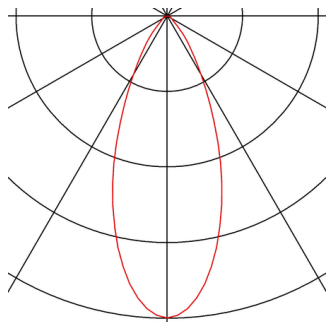

HELIA 30

pendant, LED, 3000K, round, black, 7.5W

With the HELIA 30 you have a pendant with a purist and clear design. This luminaire is available in black, white and brushed copper. A 7.5W warm-white premium LED is integrated, this is supplied from the built-in constant current driver. The luminaire is delivered with a 1.5 m connection lead. This means the luminaire is ready for direct connection to the 230V mains supply.

TECHNICAL DATA

Item no.:	152360
Lamps included	0
Number of different light outlets	1
Primary nominal voltage	220-240V ~50/60Hz mA/V
Secondary power / secondary voltage	500 mA/V
Length	60.0 cm
Pendant length	150.0 cm
Diameter	3.0 cm
Net weight	0.803 kg
Gross weight	1.065 kg
IP Code	IP 20
Safety class	I
Assembly	Surface
Assembly details	Ceiling
Dimming technology	Leading edge
Wattage	10 W
Lumen	500 lm
Colour temperature	3000 Kelvin
Beam angle	40 °
Color	black
CRI	>90
Binning	6