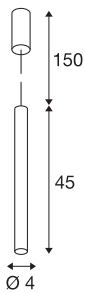

## HELIA 40

pendant, LED, 3000K, round, white, 9W

With the HELIA 40 you have a pendant with a purist and clear design. This luminaire is available in black, white and brushed copper. A 9 W warm-white premium LED is integrated, this is supplied from the built-in constant current driver. The luminaire is delivered with a 1.5 m connection lead. This means the luminaire is ready for direct connection to the 230V mains supply.

## TECHNICAL DATA

Item no.:	152371
Lamps included	0
Number of different light outlets	1
Primary nominal voltage	220-240V ~50/60Hz mA/V
Secondary power / secondary voltage	500 mA/V
Length	45.0 cm
Pendant length	150.0 cm
Diameter	4.0 cm
Net weight	0.904 kg
Gross weight	1.126 kg
IP Code	IP 20
Safety class	I
Assembly	Surface
Assembly details	Ceiling
Dimming technology	Leading edge
Wattage	12 W
Lumen	720 lm
Colour temperature	3000 Kelvin
Beam angle	30 °
Color	white
CRI	>90
Binning	6

LXXBXX data	70/50
Service life	30000 h
Maximum ambient temperature	30 °C
BIG WHITE Page	127

**Notes**

---

---

---

---

---