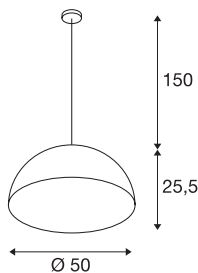

FORCHINI PD-1

pendant, TC-(D,H,T,Q)SE, round, matt black/silver, Ø 50 cm, max. 40W

The FORCHINI PD-1 pendant is the larger version of the series and is fitted with a lamp shade made of glass fibre reinforced plastic which is connected using a textile cable to the chrome-plated ceiling plate. Available with matt black or matt white outer paint, you have a free choice of the inner finish in silver or gold-colour. Alongside the optical aspects, the reflective inside surface also has an effect on the colour of light. The FORCHINI PD-1 is delivered ready to connect to the 230V mains supply.

TECHNICAL DATA

Item no.:	155520
Socket	E27
Number of sockets	1
Lamps included	0
Primary nominal voltage	230V ~50Hz mA/V
Pendant length	150.0 cm
Height	25.5 cm
Diameter	50.0 cm
Net weight	1.505 kg
Gross weight	4.668 kg
IP Code	IP 20
Safety class	I
Assembly	Surface
Assembly details	Ceiling
Wattage	40 W
Color	silver
BIG WHITE Page	118