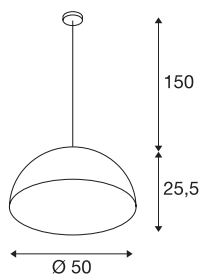

FORCHINI PD-1

pendant, A60, round, matt black/gold, Ø 50 cm, max. 40W

The FORCHINI PD-1 pendant is the larger version of the series and is fitted with a lamp shade made of glass fibre reinforced plastic which is connected using a textile cable to the chrome-plated ceiling plate. Available with matt black or matt white outer paint, you have a free choice of the inner finish in silver or gold-colour. Alongside the optical aspects, the reflective inside surface also has an effect on the colour of light. The FORCHINI PD-1 is delivered ready to connect to the 230V mains supply.

TECHNICAL DATA

Item no.:	155530
Socket	E27
Number of sockets	1
Lamps included	0
Primary nominal voltage	230V ~50Hz mA/V
Pendant length	150.0 cm
Height	25.5 cm
Diameter	50.0 cm
Net weight	2.251 kg
Gross weight	4.719 kg
IP Code	IP 20
Safety class	I
Assembly	Surface
Assembly details	Ceiling
Wattage	40 W
Color	black
BIG WHITE Page	118