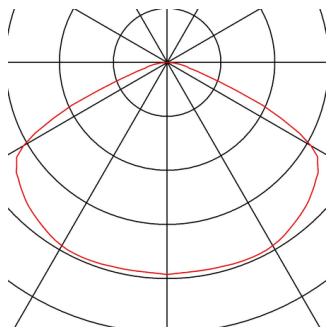

FORCHINI PD-1

pendant, A60, round, white matt/gold, Ø 50 cm, max. 40W

The FORCHINI PD-1 pendant is the larger version of the series and is fitted with a lamp shade made of glass fibre reinforced plastic which is connected using a textile cable to the chrome-plated ceiling plate. Available with matt black or matt white outer paint, you have a free choice of the inner finish in silver or gold-colour. Alongside the optical aspects, the reflective inside surface also has an effect on the colour of light. The FORCHINI PD-1 is delivered ready to connect to the 230V mains supply.

TECHNICAL DATA

Item no.:	155531
Socket	E27
Number of sockets	1
Lamps included	0
Primary nominal voltage	230V ~50Hz mA/V
Pendant length	150.0 cm
Height	25.5 cm
Diameter	50.0 cm
Net weight	2.592 kg
Gross weight	4.874 kg
IP Code	IP 20
Safety class	I
Assembly	Surface
Assembly details	Ceiling
Wattage	40 W
Color	white
BIG WHITE Page	118