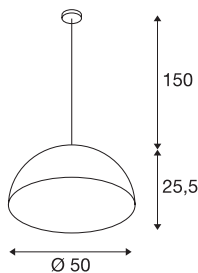

FORCHINI PD-1

pendant, A60, round, white matt/gold, Ø 50 cm, max. 40W

The FORCHINI PD-1 pendant is the larger version of the series and is fitted with a lamp shade made of glass fibre reinforced plastic which is connected using a textile cable to the chrome-plated ceiling plate. Available with matt black or matt white outer paint, you have a free choice of the inner finish in silver or gold-colour. Alongside the optical aspects, the reflective inside surface also has an effect on the colour of light. The FORCHINI PD-1 is delivered ready to connect to the 230V mains supply.

TECHNICAL DATA

Item no.:	155531
Socket	E27
Number of sockets	1
Lamps included	0
Primary nominal voltage	230V ~50Hz mA/V
Pendant length	150.0 cm
Height	25.5 cm
Diameter	50.0 cm
Net weight	2.592 kg
Gross weight	4.874 kg
IP Code	IP 20
Safety class	I
Assembly	Surface
Assembly details	Ceiling
Wattage	40 W
Color	white
BIG WHITE Page	118