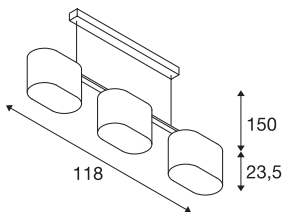

TECHNICAL DATA

Item no.:	155870
Socket	E27
Number of sockets	3
Lamps included	0
Primary nominal voltage	220-240V ~50/60Hz mA/V
Length	118.0 cm
Pendant length	150.0 cm
Width	15.5 cm
Height	23.5 cm
Net weight	2.996 kg
Gross weight	5.202 kg
IP Code	IP 20
Safety class	I
Assembly	Surface
Assembly details	Ceiling
Wattage	60 W
Color	black
BIG WHITE Page	139