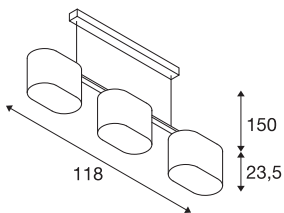

TECHNICAL DATA

Item no.:	155871
Socket	E27
Number of sockets	3
Lamps included	0
Primary nominal voltage	220-240V ~50/60Hz mA/V
Length	118.0 cm
Pendant length	150.0 cm
Width	15.5 cm
Height	23.5 cm
Net weight	3.038 kg
Gross weight	5.154 kg
IP Code	IP 20
Safety class	I
Assembly	Surface
Assembly details	Ceiling
Wattage	60 W
Color	white
BIG WHITE Page	139