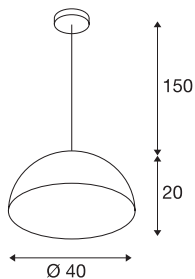

## FORCHINI M PD-2

pendant, TC-(D,H,T,Q)SE, round, white/gold, Ø 40cm, max. 40W

The FORCHINI M pendant PD-2 is the smaller version of this series and is equipped with an aluminium-made lampshade which is connected to the chrome-plated ceiling plate using a fabric cable. Optionally available with black or white outer paint you can freely choose between the inner finishes in silver or gold colour finish. Alongside the optical aspects, the reflective inside surface also has an effect on the colour of light. The FORCHINI M PD-2 is delivered ready to connect to the 230V mains supply.

## TECHNICAL DATA

Item no.:	155911
Socket	E27
Number of sockets	1
Lamps included	0
Primary nominal voltage	230V ~50Hz mA/V
Pendant length	150.0 cm
Height	20.0 cm
Diameter	40.0 cm
Net weight	1.87 kg
Gross weight	3.382 kg
IP Code	IP 20
Safety class	I
Assembly	Surface
Assembly details	Ceiling
Wattage	40 W
Color	white
BIG WHITE Page	119