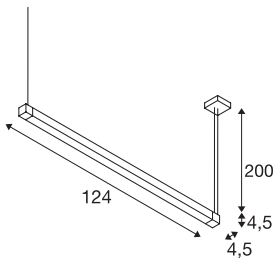

OPEN GRILL

pendant, single-headed, LED, 3000K, square, black, 4x7,5W

The OPEN GRILL pendant is a professional luminaire for surface mounting. Within the tiltable frame, there are LEDs with 7.5W of power which can either provide direct or indirect lighting. The OPEN GRILL pendant is suitable for direct connection to the 230V mains supply.

TECHNICAL DATA

Item no.:	157671
Lamps included	0
Number of different light outlets	1
Primary nominal voltage	220-240V ~50/60Hz mA/V
Secondary power / secondary voltage	1050 mA/V
Vertical tilting range	270 °
Horizontal rotation range	180 °
Length	124.0 cm
Pendant length	200.0 cm
Width	4.5 cm
Height	4.5 cm
Net weight	2.472 kg
Gross weight	2.966 kg
IP Code	IP 20
Safety class	I
Assembly	Surface
Assembly details	Ceiling
Wattage	36 W
Lumen	2500 lm
Colour temperature	3000 Kelvin
Beam angle	120 °
Color	white