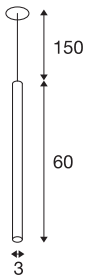

HELIA 30

pendant, LED, 3000K, round, black, flat canopy for recessed installation, 7.5W

With the HELIA 30 you have a recessed pendant with a puristic and clear design. This luminaire is available in black, white and brushed copper. With integrated 7.5 W warm-white premium LED. The luminaire is supplied with a 1.5 m connection lead / suspension. A separate 500mA constant current driver is required for operation.

TECHNICAL DATA

Item no.:	158400
Lamps included	0
Number of different light outlets	1
Secondary power / secondary voltage	500 mA/V
Length	60.0 cm
Pendant length	150.0 cm
Diameter	3.0 cm
Installation diameter	6.8 cm
Installation depth	3.0 cm
Net weight	0.47 kg
Gross weight	0.744 kg
IP Code	IP 20
Safety class	III
Assembly	Recessed
Assembly details	Ceiling
Wattage	7.5 W
Lumen	500 lm
Colour temperature	3000 Kelvin
Beam angle	40 °
Color	black
CRI	>90
Binning	6