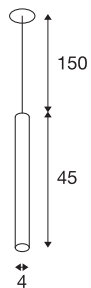

HELIA 40

pendant, LED, 3000K, round, black, flat canopy, 9W

With the HELIA 40 you have a recessed pendant with a puristic and clear design. This luminaire is available in black, white and brushed copper. With integrated 7.5 W warm-white premium LED. The luminaire is supplied with a 1.5 m connection lead / suspension. A separate 500mA constant current driver is required for operation.

TECHNICAL DATA

Item no.:	158410
Lamps included	0
Number of different light outlets	1
Secondary power / secondary voltage	500 mA/V
Length	45.0 cm
Pendant length	150.0 cm
Diameter	4.0 cm
Installation diameter	6.8 cm
Installation depth	3.0 cm
Net weight	0.587 kg
Gross weight	0.813 kg
IP Code	IP 20
Safety class	III
Assembly	Recessed
Assembly details	Ceiling
Wattage	9 W
Lumen	700 lm
Colour temperature	3000 Kelvin
Beam angle	30 °
Color	black
CRI	>90
Binning	6