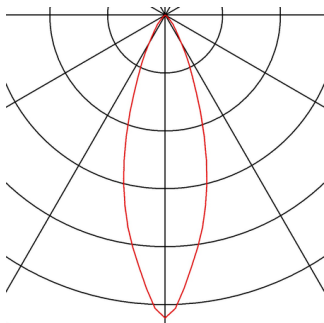

HELIA 45

pendant, LED, 3000K, round, white, flat canopy, 9W

With the HELIA 45 you have a recessed pendant with a puristic and clear design. This luminaire is available in black, white and brushed copper. With integrated 7.5 W warm-white premium LED. The luminaire is supplied with a 1.5 m connection lead / suspension. A separate 500mA constant current driver is required for operation.

TECHNICAL DATA

Item no.:	158411
Lamps included	0
Number of different light outlets	1
Secondary power / secondary voltage	500 mA/V
Length	45.0 cm
Pendant length	150.0 cm
Diameter	4.0 cm
Installation diameter	6.8 cm
Installation depth	3.0 cm
Net weight	0.575 kg
Gross weight	0.786 kg
IP Code	IP 20
Safety class	III
Assembly	Recessed
Assembly details	Ceiling
Wattage	9 W
Lumen	720 lm
Colour temperature	3000 Kelvin
Beam angle	30 °
Color	white
CRI	>90
Binning	6