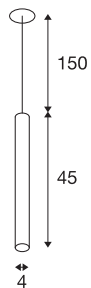

HELIA 45

pendant, LED, 3000K, round, white, flat canopy, 9W

With the HELIA 45 you have a recessed pendant with a puristic and clear design. This luminaire is available in black, white and brushed copper. With integrated 7.5 W warm-white premium LED. The luminaire is supplied with a 1.5 m connection lead / suspension. A separate 500mA constant current driver is required for operation.

TECHNICAL DATA

Item no.:	158411
Lamps included	0
Number of different light outlets	1
Secondary power / secondary voltage	500 mA/V
Length	45.0 cm
Pendant length	150.0 cm
Diameter	4.0 cm
Installation diameter	6.8 cm
Installation depth	3.0 cm
Net weight	0.575 kg
Gross weight	0.786 kg
IP Code	IP 20
Safety class	III
Assembly	Recessed
Assembly details	Ceiling
Wattage	9 W
Lumen	720 lm
Colour temperature	3000 Kelvin
Beam angle	30 °
Color	white
CRI	>90
Binning	6