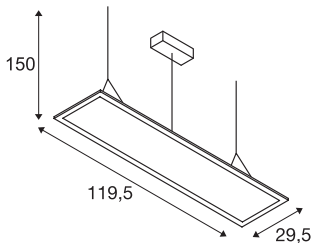

TECHNICAL DATA

Item no.:	158723
Lamps included	0
Primary nominal voltage	100-240V ~50/60Hz mA/V
Secondary power / secondary voltage	1000 mA/V
Length	119.5 cm
Pendant length	150.0 cm
Width	29.5 cm
Height	1.3 cm
Net weight	4.678 kg
Gross weight	5.653 kg
IP Code	IP 20
Safety class	I
Assembly	Surface
Assembly details	Ceiling
Dimming technology	1-10V
Wattage	42 W
Lumen	3100 lm
Colour temperature	3000 Kelvin
Beam angle	110 °
Color	white
CRI	>80
UGR ≤	22