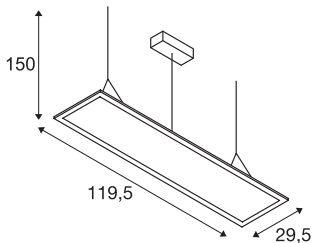

TECHNICAL DATA

Item no.:	158724
Lamps included	0
Primary nominal voltage	100-240V ~50/60Hz mA/V
Secondary power / secondary voltage	1000 mA/V
Length	119.5 cm
Pendant length	150.0 cm
Width	29.5 cm
Height	1.3 cm
Net weight	4.691 kg
Gross weight	5.791 kg
IP Code	IP 20
Safety class	I
Assembly	Surface
Assembly details	Ceiling
Dimming technology	1-10V
Wattage	42 W
Lumen	3550 lm
Colour temperature	4000 Kelvin
Beam angle	110 °
Color	white
CRI	>80
UGR ≤	22