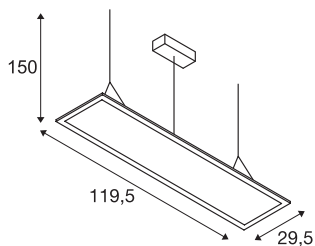

## TECHNICAL DATA

Item no.:	158733
Lamps included	0
Primary nominal voltage	100-240V ~50/60Hz mA/V
Secondary power / secondary voltage	1000 mA/V
Length	119.5 cm
Pendant length	150.0 cm
Width	29.5 cm
Height	1.3 cm
Net weight	4.618 kg
Gross weight	5.625 kg
IP Code	IP 20
Safety class	I
Assembly	Surface
Assembly details	Ceiling
Dimming technology	1-10V
Wattage	42 W
Lumen	3100 lm
Colour temperature	3000 Kelvin
Beam angle	110 °
Color	grey
CRI	>80
UGR ≤	22