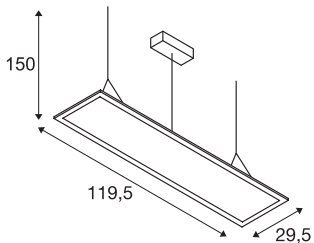

TECHNICAL DATA

Item no.:	158734
Lamps included	0
Primary nominal voltage	100-240V ~50/60Hz mA/V
Secondary power / secondary voltage	1000 mA/V
Length	119.5 cm
Pendant length	150.0 cm
Width	29.5 cm
Height	1.3 cm
Net weight	4.629 kg
Gross weight	5.631 kg
IP Code	IP 20
Safety class	I
Assembly	Surface
Assembly details	Ceiling
Dimming technology	1-10V
Wattage	42 W
Lumen	3550 lm
Colour temperature	4000 Kelvin
Beam angle	110 °
Color	grey
CRI	>80
UGR ≤	22