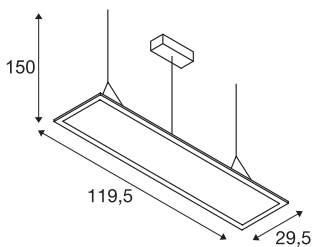

I-PENDANT PRO

pendant, LED, 2700K, white, L/W/H 123/29.5/1.3 cm, 35W

The dimmable I-PENDANT PRO Premium pendant comes in white and silver-grey. Thanks to the built-in premium LEDs and their particularly high luminous flux, the luminaire is suitable for all applications. This variant is supplied including the connection lead and suspension with a length of 1.5 m. The installed 1000mA driver ensures that it can be directly connected to the 230V mains supply. An aperture angle of under 19° is achieved here.

TECHNICAL DATA

Item no.:	158852
Lamps included	0
Primary nominal voltage	100-240V ~50/60Hz mA/V
Secondary power / secondary voltage	1000 mA/V
Length	119.5 cm
Pendant length	150.0 cm
Width	29.5 cm
Height	1.3 cm
Net weight	5.103 kg
Gross weight	5.943 kg
IP Code	IP 20
Safety class	I
Assembly	Surface
Assembly details	Ceiling
Dimming technology	1-10V
Wattage	42 W
Lumen	3300 lm
Colour temperature	2700 Kelvin
Beam angle	90 °
Color	white
CRI	>80
UGR ≤	22