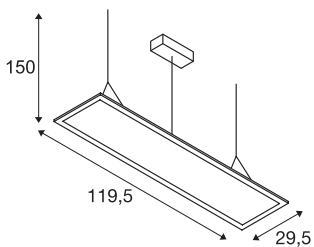

I-PENDANT PRO

pendant, LED, 3000K, white, L/W/H 123/29.5/1.3 cm, 35W

The dimmable I-PENDANT PRO Premium pendant comes in white and silver-grey. Thanks to the built-in premium LEDs and their particularly high luminous flux, the luminaire is suitable for all applications. This variant is supplied including the connection lead and suspension with a length of 1.5 m. The installed 1000mA driver ensures that it can be directly connected to the 230V mains supply. An aperture angle of under 19 is achieved here.

TECHNICAL DATA

Item no.:	158853
Lamps included	0
Primary nominal voltage	100-240V ~50/60Hz mA/V
Secondary power / secondary voltage	1000 mA/V
Length	119.5 cm
Pendant length	150.0 cm
Width	29.5 cm
Height	1.3 cm
Net weight	5.108 kg
Gross weight	6.223 kg
IP Code	IP 20
Safety class	I
Assembly	Surface
Assembly details	Ceiling
Dimming technology	1-10V
Wattage	42 W
Lumen	3300 lm
Colour temperature	3000 Kelvin
Beam angle	90 °
Color	white
CRI	>80
UGR ≤	22