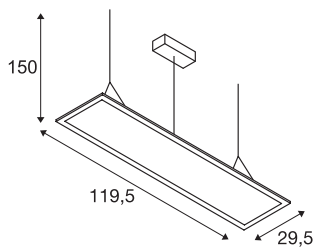

## I-PENDANT PRO

pendant, LED, 4000K, white, L/W/H 123/29.5/1.3 cm, 35W

The dimmable I-PENDANT PRO Premium pendant comes in white and silver-grey. Thanks to the built-in premium LEDs and their particularly high luminous flux, the luminaire is suitable for all applications. This variant is supplied including the connection lead and suspension with a length of 1.5 m. The installed 1000mA driver ensures that it can be directly connected to the 230V mains supply. An aperture angle of under 19 is achieved here.

## TECHNICAL DATA

Item no.:	158854
Lamps included	0
Primary nominal voltage	100-240V ~50/60Hz mA/V
Secondary power / secondary voltage	1000 mA/V
Length	119.5 cm
Pendant length	150.0 cm
Width	29.5 cm
Height	1.3 cm
Net weight	5.173 kg
Gross weight	6.217 kg
IP Code	IP 20
Safety class	I
Assembly	Surface
Assembly details	Ceiling
Dimming technology	1-10V
Wattage	42 W
Lumen	3600 lm
Colour temperature	4000 Kelvin
Beam angle	90 °
Color	white
CRI	>80
UGR ≤	22