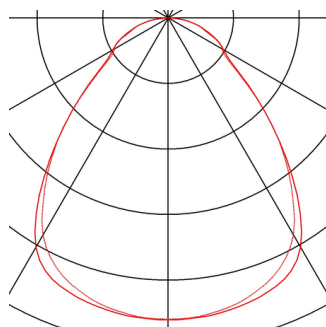

## I-PENDANT PRO

pendant, LED, 4000K, white, L/W/H 123/29.5/1.3 cm, 35W

The dimmable I-PENDANT PRO Premium pendant comes in white and silver-grey. Thanks to the built-in premium LEDs and their particularly high luminous flux, the luminaire is suitable for all applications. This variant is supplied including the connection lead and suspension with a length of 1.5 m. The installed 1000mA driver ensures that it can be directly connected to the 230V mains supply. An aperture angle of under 19 is achieved here.

## TECHNICAL DATA

Item no.:	158854
Lamps included	0
Primary nominal voltage	100-240V ~50/60Hz mA/V
Secondary power / secondary voltage	1000 mA/V
Length	119.5 cm
Pendant length	150.0 cm
Width	29.5 cm
Height	1.3 cm
Net weight	5.173 kg
Gross weight	6.217 kg
IP Code	IP 20
Safety class	I
Assembly	Surface
Assembly details	Ceiling
Dimming technology	1-10V
Wattage	42 W
Lumen	3600 lm
Colour temperature	4000 Kelvin
Beam angle	90 °
Color	white
CRI	>80
UGR ≤	22