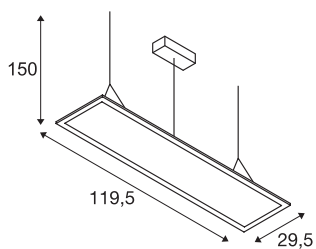

I-PENDANT PRO

pendant, LED, 2700K, silver-grey, L/W/H 123/29.5/1.3 cm, 35W

The dimmable I-PENDANT PRO Premium pendant comes in white and silver-grey. Thanks to the built-in premium LEDs and their particularly high luminous flux, the luminaire is suitable for all applications. This variant is supplied including the connection lead and suspension with a length of 1.5 m. The installed 1000mA driver ensures that it can be directly connected to the 230V mains supply. An aperture angle of under 19 is achieved here.

TECHNICAL DATA

Item no.:	158862
Lamps included	0
Primary nominal voltage	100-240V ~50/60Hz mA/V
Secondary power / secondary voltage	1000 mA/V
Length	119.5 cm
Pendant length	150.0 cm
Width	29.5 cm
Height	1.3 cm
Net weight	5.033 kg
Gross weight	6.01 kg
IP Code	IP 20
Safety class	I
Assembly	Surface
Assembly details	Ceiling
Dimming technology	1-10V
Wattage	42 W
Lumen	3300 lm
Colour temperature	2700 Kelvin
Beam angle	90 °
Color	grey
CRI	>80
UGR ≤	22