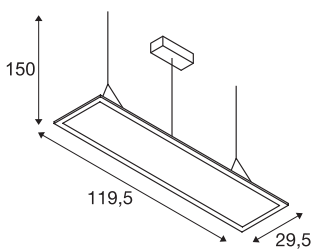

I-PENDANT PRO

pendant, LED, 3000K, silver-grey, L/W/H 123/29.5/1.3 cm, 35W

The dimmable I-PENDANT PRO Premium pendant comes in white and silver-grey. Thanks to the built-in premium LEDs and their particularly high luminous flux, the luminaire is suitable for all applications. This variant is supplied including the connection lead and suspension with a length of 1.5 m. The installed 1000mA driver ensures that it can be directly connected to the 230V mains supply. An aperture angle of under 19 is achieved here.

TECHNICAL DATA

Item no.:	158863
Lamps included	0
Primary nominal voltage	100-240V ~50/60Hz mA/V
Secondary power / secondary voltage	1000 mA/V
Length	119.5 cm
Pendant length	150.0 cm
Width	29.5 cm
Height	1.3 cm
Net weight	5.108 kg
Gross weight	6.044 kg
IP Code	IP 20
Safety class	I
Assembly	Surface
Assembly details	Ceiling
Dimming technology	1-10V
Wattage	42 W
Lumen	3300 lm
Colour temperature	3000 Kelvin
Beam angle	90 °
Color	grey
CRI	>80
UGR ≤	22