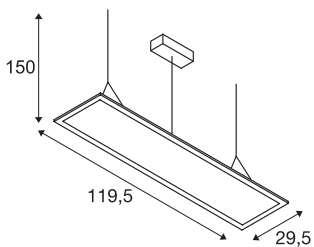

I-PENDANT PRO

pendant, LED, 4000K, silver-grey, L/W/H 123/29.5/1.3 cm, 35W

The dimmable I-PENDANT PRO Premium pendant comes in white and silver-grey. Thanks to the built-in premium LEDs and their particularly high luminous flux, the luminaire is suitable for all applications. This variant is supplied including the connection lead and suspension with a length of 1.5 m. The installed 1000mA driver ensures that it can be directly connected to the 230V mains supply. An aperture angle of under 19° is achieved here.

TECHNICAL DATA

Item no.:	158864
Lamps included	0
Primary nominal voltage	100-240V ~50/60Hz mA/V
Secondary power / secondary voltage	1000 mA/V
Length	119.5 cm
Pendant length	150.0 cm
Width	29.5 cm
Height	1.3 cm
Net weight	5.091 kg
Gross weight	6.173 kg
IP Code	IP 20
Safety class	I
Assembly	Surface
Assembly details	Ceiling
Dimming technology	1-10V
Wattage	42 W
Lumen	3600 lm
Colour temperature	4000 Kelvin
Beam angle	90 °
Color	grey
CRI	>80
UGR ≤	22