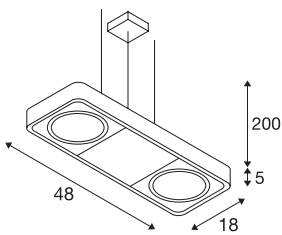

AIXLIGHT R2 DUO

pendant, double-headed, QR111, black, L/W/H
48/18/5 cm, 2x75W max.

With our AIXLIGHT R2 DUO, which is in keeping with the basic design of the AIXLIGHT R series, we offer a high-voltage pendant which takes two HV ES111-type lamps. It is available in black, white, or silver-grey housing colours. The lamp holders are multi-directional tiltable ensuring the light cone can be individually aligned. AIXLIGHT R2 DUO is ready to be directly connected to the 230V mains supply.

TECHNICAL DATA

Item no.:	159210
Socket	GU10
Lamp	QPAR111
Number of sockets	2
Lamps included	0
Primary nominal voltage	230V ~50Hz mA/V
Length	48.0 cm
Pendant length	200.0 cm
Width	18.0 cm
Height	5.0 cm
Net weight	2.622 kg
Gross weight	2.963 kg
IP Code	IP 20
Safety class	I
Assembly	Surface
Assembly details	Ceiling
Wattage	75 W
Color	black
BIG WHITE Page	174