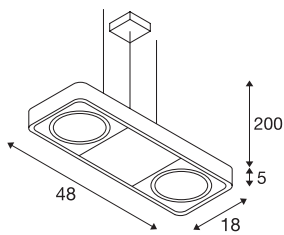

AIXLIGHT R2 DUO

pendant, double-headed, QR111, white, L/W/H
48/18/5 cm, 2x75W max.

With our AIXLIGHT R2 DUO, which is in keeping with the basic design of the AIXLIGHT R series, we offer a high-voltage pendant which takes two HV ES111-type lamps. It is available in black, white, or silver-grey housing colours. The lamp holders are multi-directional tiltable ensuring the light cone can be individually aligned. AIXLIGHT R2 DUO is ready to be directly connected to the 230V mains supply.

TECHNICAL DATA

Item no.:	159211
Socket	GU10
Lamp	QPAR111
Number of sockets	2
Lamps included	0
Primary nominal voltage	230V ~50Hz mA/V
Length	48.0 cm
Pendant length	200.0 cm
Width	18.0 cm
Height	5.0 cm
Net weight	2.66 kg
Gross weight	3.084 kg
IP Code	IP 20
Safety class	I
Assembly	Surface
Assembly details	Ceiling
Wattage	75 W
Color	white
BIG WHITE Page	174