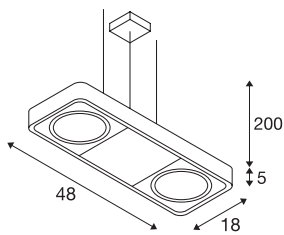

AIXLIGHT R2 DUO

pendant, double-headed, QR111, silver-grey, L/W/H 48/18/5 cm, 2x75W max.

With our AIXLIGHT R2 DUO, which is in keeping with the basic design of the AIXLIGHT R series, we offer a high-voltage pendant which takes two HV ES111-type lamps. It is available in black, white, or silver-grey housing colours. The lamp holders are multi-directional tiltable ensuring the light cone can be individually aligned. AIXLIGHT R2 DUO is ready to be directly connected to the 230V mains supply.

TECHNICAL DATA

Item no.:	159214
Socket	GU10
Lamp	QPAR111
Number of sockets	2
Lamps included	0
Primary nominal voltage	230V ~50Hz mA/V
Length	48.0 cm
Pendant length	200.0 cm
Width	18.0 cm
Height	5.0 cm
Net weight	2.569 kg
Gross weight	2.995 kg
IP Code	IP 20
Safety class	I
Assembly	Surface
Assembly details	Ceiling
Wattage	75 W
Color	grey