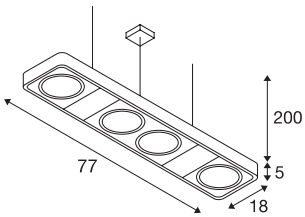

AIXLIGHT R2 LONG

pendant, four-headed, QR111, rectangular, black, L/W/H 77/18/5 cm, 2x75W max.

With our AIXLIGHT R2 LONG, which is in keeping with the basic design of the AIXLIGHT R series, we offer a high-voltage pendant, which takes four HV ES111-type lamps. It is available in black, white, or silver-grey housing colours. The lamp holders are multi-directional tiltable ensuring the light cone can be individually aligned. AIXLIGHT R2 DUO is ready to be directly connected to the 230V mains supply.

TECHNICAL DATA

Item no.:	159220
Socket	GU10
Lamp	QPAR111
Number of sockets	4
Lamps included	0
Primary nominal voltage	230V ~50Hz mA/V
Length	77.0 cm
Pendant length	200.0 cm
Width	18.0 cm
Height	5.0 cm
Net weight	3.614 kg
Gross weight	4.455 kg
IP Code	IP 20
Safety class	I
Assembly	Surface
Assembly details	Ceiling
Wattage	75 W
Color	black
BIG WHITE Page	174