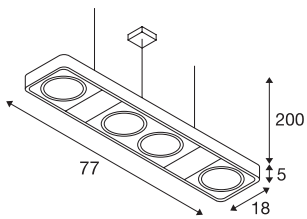

AIXLIGHT R2 LONG

pendant, four-headed, QR111, rectangular, white, L/W/H 77/18/5 cm, 2x75W max.

With our AIXLIGHT R2 LONG, which is in keeping with the basic design of the AIXLIGHT R series, we offer a high-voltage pendant, which takes four HV ES111-type lamps. It is available in black, white, or silver-grey housing colours. The lamp holders are multi-directional tiltable ensuring the light cone can be individually aligned. AIXLIGHT R2 DUO is ready to be directly connected to the 230V mains supply.

TECHNICAL DATA

Item no.:	159221
Socket	GU10
Lamp	QPAR111
Number of sockets	4
Lamps included	0
Primary nominal voltage	230V ~50Hz mA/V
Length	77.0 cm
Pendant length	200.0 cm
Width	18.0 cm
Height	5.0 cm
Net weight	3.619 kg
Gross weight	4.386 kg
IP Code	IP 20
Safety class	I
Assembly	Surface
Assembly details	Ceiling
Wattage	75 W
Color	white
BIG WHITE Page	174