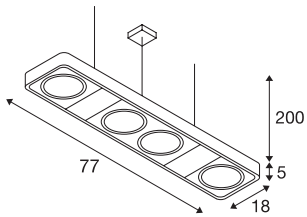

## AIXLIGHT R2 LONG

pendant, four-headed, QR111, rectangular, silver-grey, L/W/H 77/18/5 cm, 2x75W max.

With our AIXLIGHT R2 LONG, which is in keeping with the basic design of the AIXLIGHT R series, we offer a high-voltage pendant, which takes four HV ES111-type lamps. It is available in black, white, or silver-grey housing colours. The lamp holders are multi-directional tiltable ensuring the light cone can be individually aligned. AIXLIGHT R2 DUO is ready to be directly connected to the 230V mains supply.

## TECHNICAL DATA

Item no.:	159224
Socket	GU10
Lamp	QPAR111
Number of sockets	4
Lamps included	0
Primary nominal voltage	230V ~50Hz mA/V
Length	77.0 cm
Pendant length	200.0 cm
Width	18.0 cm
Height	5.0 cm
Net weight	3.504 kg
Gross weight	4.403 kg
IP Code	IP 20
Safety class	I
Assembly	Surface
Assembly details	Ceiling
Wattage	75 W
Color	grey