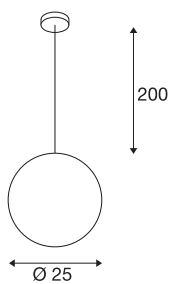

ROTOBALL 25

pendant, TC-(D,H,T,Q)SE, silver-grey/white, Ø 25 cm, max. 24W

The spherical ROTOBALL 240V pendant features a lamp shade made of temperature resistant plastic, optically complimented by a silver grey, steel mounting bracket. The voluminous lamp shade, coupled with a standard E27 holder for energy-saving lamps or LEDs, provides even illumination characteristics. The package includes an appropriate ceiling plate. The ROTOBALL 25 pendant is thus ready for direct connection to the 230V mains supply.

TECHNICAL DATA

Item no.:	165390
Socket	E27
Number of sockets	1
Lamps included	0
Primary nominal voltage	230V ~50Hz mA/V
Pendant length	200.0 cm
Diameter	25.0 cm
Net weight	1.233 kg
Gross weight	1.762 kg
IP Code	IP 20
Safety class	I
Assembly	Surface
Assembly details	Ceiling
Wattage	24 W
Color	grey
BIG WHITE Page	137