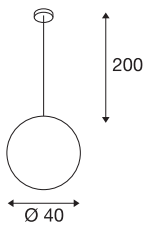

## ROTOBALL 40

pendant, TC-(D,H,T,Q)SE, silver-grey/white, Ø 40 cm, max. 24W

The spherical ROTOBALL 40, 240V pendant features a lamp shade made of temperature resistant plastic, optically complimented by a silver grey, steel mounting bracket. The voluminous lamp shade, coupled with a standard E27 holder for energy-saving lamps, provides even illumination characteristics. The package includes an appropriate ceiling plate. The ROTOBALL 40 pendant is thus ready for direct connection to the 230V mains supply.

## TECHNICAL DATA

Item no.:	165410
Socket	E27
Number of sockets	1
Lamps included	0
Primary nominal voltage	230V ~50Hz mA/V
Pendant length	200.0 cm
Diameter	40.0 cm
Net weight	2.177 kg
Gross weight	3.425 kg
IP Code	IP 20
Safety class	I
Assembly	Surface
Assembly details	Ceiling
Wattage	24 W
Color	grey
BIG WHITE Page	137