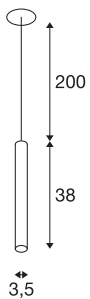

HELIA AMBIENT 35

indoor LED pendant black without canopy

With the HELIA AMBIENT 35 you have a recessed pendant with a puristic and clear design. The luminaire is available in versions with and without a ceiling plate. A warm white premium LED is integrated which produces an especially pleasant light thanks to the acrylic insert. The luminaire is supplied with a connection lead / suspension.

TECHNICAL DATA

| | |
|-------------------------------------|-------------|
| Item no.: | 1003435 |
| Secondary power / secondary voltage | 500 mA/V |
| Length | 38.0 cm |
| Pendant length | 200.0 cm |
| Diameter | 3.5 cm |
| Installation diameter | 6.8 cm |
| Installation depth | 3.0 cm |
| Net weight | 0.54 kg |
| Gross weight | 0.578 kg |
| Safety class | III |
| Assembly | Recessed |
| Assembly details | Ceiling |
| Wattage | 7.5 W |
| Lumen | 425 lm |
| Colour temperature | 3000 Kelvin |
| Color | black |
| CRI | >90 |
| Binning | 3 |
| LXXBXX data | 70/50 |
| Service life | 30000 h |
| BIG WHITE Page | 128 |