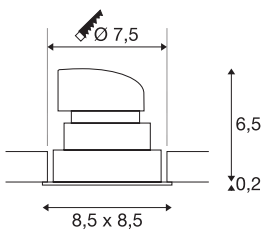

RENISTO DL

LED indoor recessed ceiling light, angular, white, 3000K, 36°, 9.6W

The simplicity and effectiveness of the innovative RENISTO DL system recessed fitting is captivating. Available in square and round designs as well as three sizes, all versions are equipped with powerful, warm white LEDs. The products in the RENISTO DL system can be combined in a myriad of ways with suitable interior covers. The electrical connection is made directly to the 230V mains supply.

TECHNICAL DATA

Item no.:	1001828
Primary nominal voltage	220-240V ~50/60Hz mA/V
Secondary power / secondary voltage	500 mA/V
Vertical tilting range	30 °
Horizontal rotation range	350 °
Length	8.5 cm
Width	8.5 cm
Height	6.7 cm
Installation diameter	7.5 cm
Installation depth	7.0 cm
Net weight	0.24 kg
Gross weight	0.302 kg
IP Code	IP 20
Safety class	II
Assembly	Recessed
Assembly details	Ceiling
Dimming technology	Leading edge
Wattage	9.6 W
Lumen	500 lm
Colour temperature	3000 Kelvin
Beam angle	36 °
Color	white