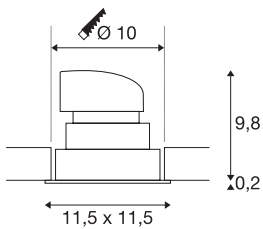

RENISTO DL

LED indoor recessed ceiling light, angular, white, 3000K, 36°, 16W

The simplicity and effectiveness of the innovative RENISTO DL system recessed fitting is captivating. Available in square and round designs as well as three sizes, all versions are equipped with powerful, warm white LEDs. The products in the RENISTO DL system can be combined in a myriad of ways with suitable interior covers. The electrical connection is made directly to the 230V mains supply.

TECHNICAL DATA

Item no.:	1001829
Primary nominal voltage	220-240V ~50/60Hz mA/V
Secondary power / secondary voltage	350 mA/V
Vertical tilting range	30 °
Horizontal rotation range	350 °
Length	11.5 cm
Width	11.5 cm
Height	10.0 cm
Installation diameter	10.0 cm
Installation depth	10.0 cm
Net weight	0.44 kg
Gross weight	0.551 kg
IP Code	IP 20
Safety class	II
Assembly	Recessed
Assembly details	Ceiling
Dimming technology	trailing edge
Wattage	16 W
Lumen	900 lm
Colour temperature	3000 Kelvin
Beam angle	36 °
Color	white