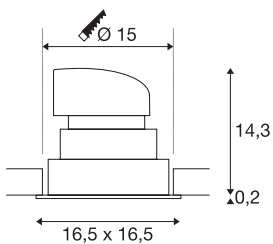

## RENISTO DL

LED indoor recessed ceiling light, angular, white, 3000K, 40°, 29W

The simplicity and effectiveness of the innovative RENISTO DL system recessed fitting is captivating. Available in square and round designs as well as three sizes, all versions are equipped with powerful, warm white LEDs. The products in the RENISTO DL system can be combined in a myriad of ways with suitable interior covers. The electrical connection is made directly to the 230V mains supply.

## TECHNICAL DATA

Item no.:	1001830
Primary nominal voltage	220-240V ~50/60Hz mA/V
Secondary power / secondary voltage	700 mA/V
Vertical tilting range	30 °
Horizontal rotation range	350 °
Length	16.5 cm
Width	16.5 cm
Height	14.5 cm
Installation diameter	15.0 cm
Installation depth	15.0 cm
Net weight	1.067 kg
Gross weight	1.297 kg
IP Code	IP 20
Safety class	II
Assembly	Recessed
Assembly details	Ceiling
Dimming technology	trailing edge
Wattage	29 W
Lumen	2500 lm
Colour temperature	3000 Kelvin
Beam angle	40 °
Color	white